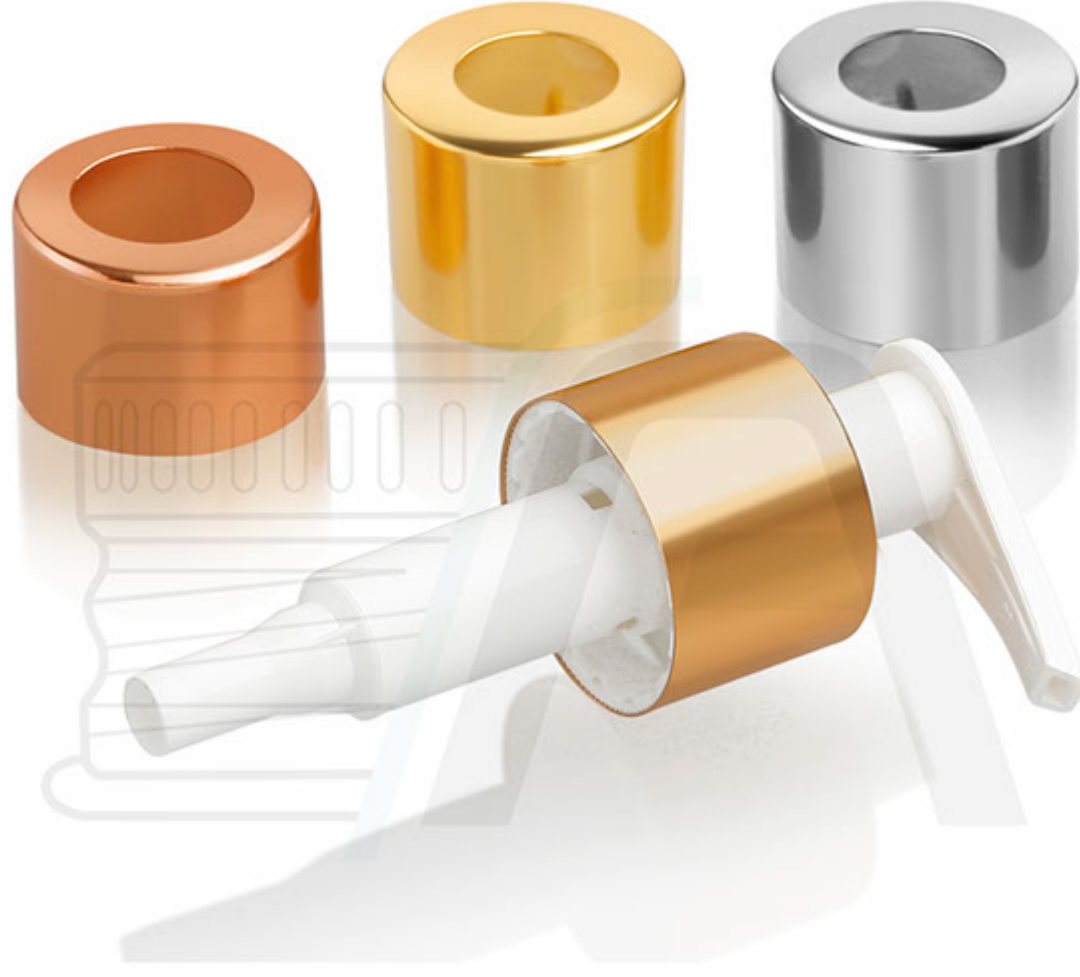

24ESY / 28ESY

**24mm ve 28mm SIVI SABUN POMPA YÜZÜK /
24mm ve 28mm LIQUID SOAP PUMP COLLAR**

ÜRÜN ADI / Product Name	24mm ve 28mm SIVI SABUN POMPA YÜZÜK / 24mm ve 28mm LIQUID SOAP PUMP COLLAR
DIŞ ÇAP / Outer Diameter	28,00 mm - 31,00 mm
İÇ ÇAP / Inner Diameter	26,50 mm - 29,50 mm
BOY / Height	OPSİYONEL / OPTIONAL
MALZEME / Material	AL
KULLANIM ALANI / Application	SPREY-SABUN POMPA/ SPRAY-LIQUID SOAP PUMP